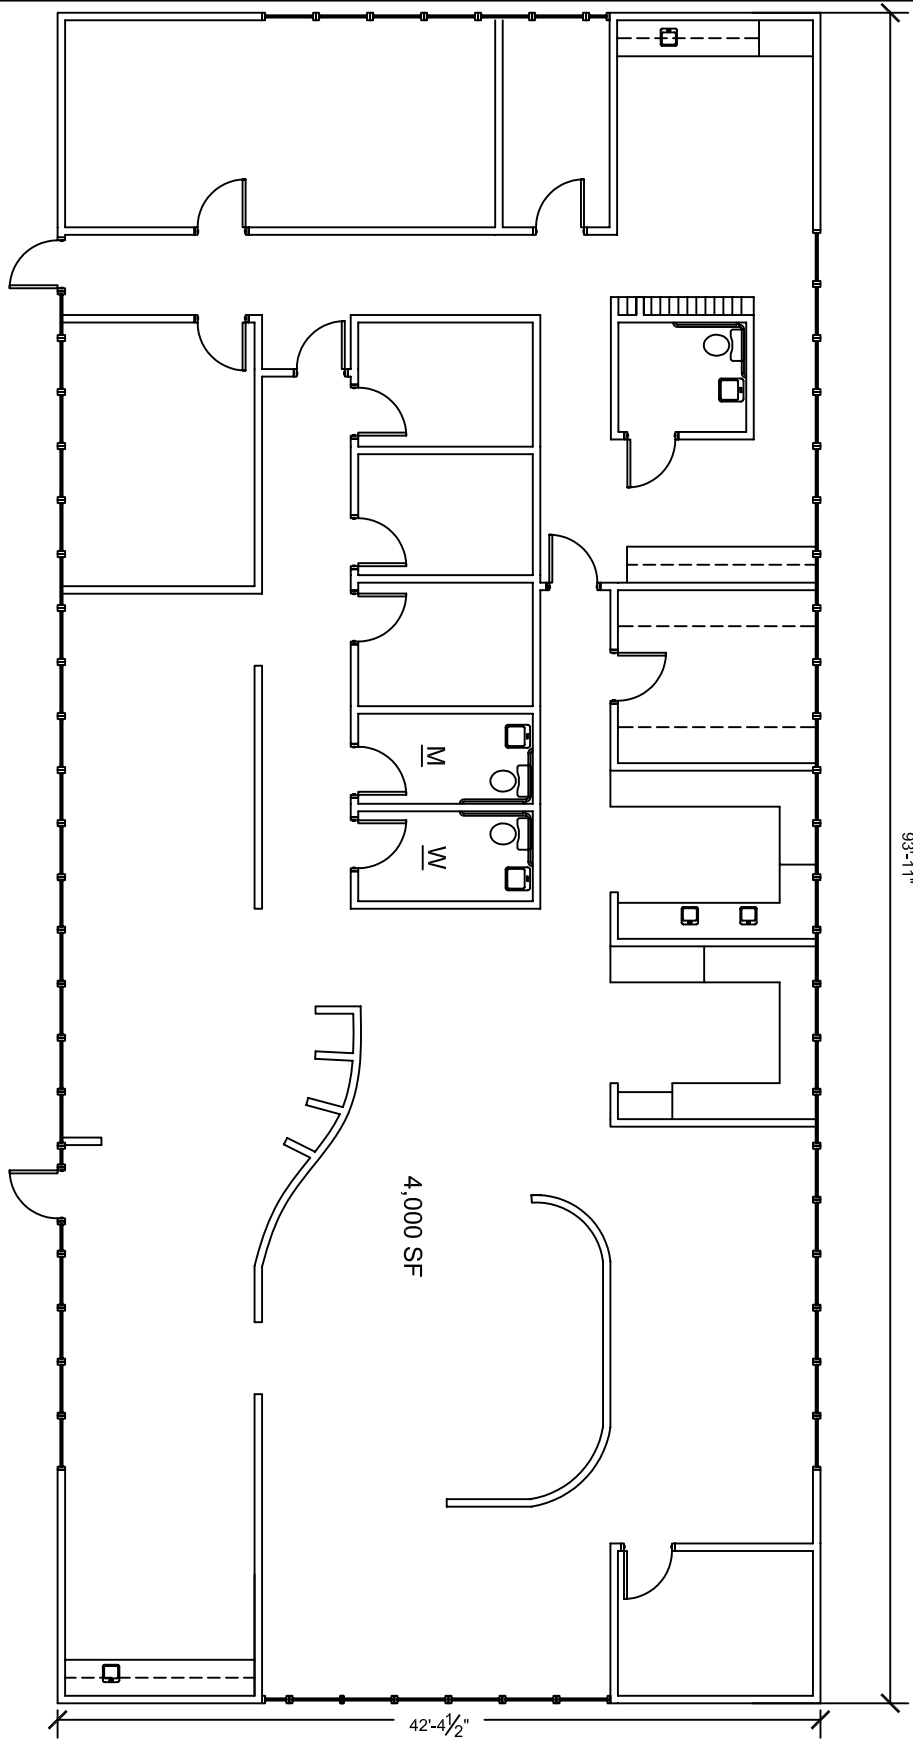

**FLOOR PLAN**  
SCALE: 3/32" = 1'-0"

WARE + ASSOCIATES  
architects  
3495 Piedmont Rd. Bldg. 11, ste 215  
Atlanta, Georgia 30305  
tel 404.816.9122  
www.wareassoc.com

for:  
THE MUNTZING SATTELE COMPANY  
Suite 5250, Bldg E, 1155 Hammond Drive  
Atlanta, Georgia 30328  
tel 770.396.1099 fax 770.698.0020